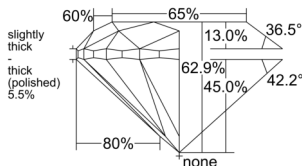

GIA®

FACSIMILE

GIA NATURAL DIAMOND DOSSIER®

February 04, 2025

GIA Report Number 6237499247

Shape and Cutting Style ..... Round Brilliant

Measurements ..... 4.91 - 4.98 x 3.11 mm

GRADING RESULTS

Carat Weight ..... 0.48 carat

Color Grade ..... F

Clarity Grade SI2

Cut Grade ..... Good

ADDITIONAL GRADING INFORMATION

Polish ..... Good

Symmetry ..... Fair

Fluorescence ..... Medium Blue

Clarity Characteristics ..... Feather

Inscription(s): GIA 6237499247

GIA REPORT 6237499247

Verify this report at GIA.edu

PROPORTIONS

Profile to actual proportions